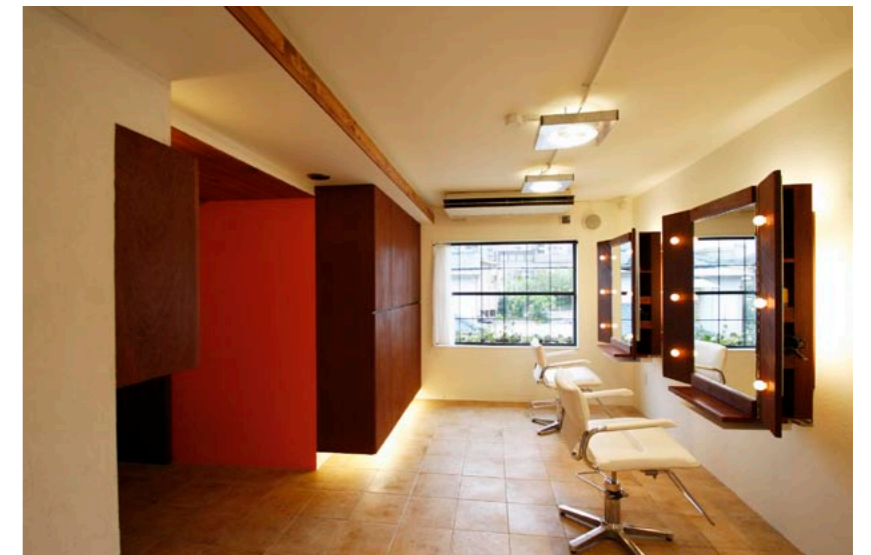

yy

project: hairsalon
client: ooo
location: daikanyama completion:2009