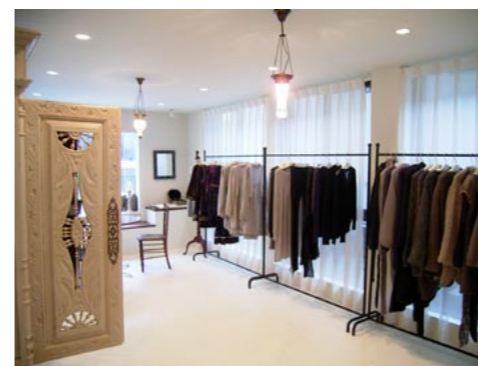

client: suemori haruhiko office
location: nakameguro completion:2007

archi

project: pressroom

client: archi
location: nakameguro completion:2007

a.r.k

project: newshop
client: a.r.k
location: jingumae completion:2009