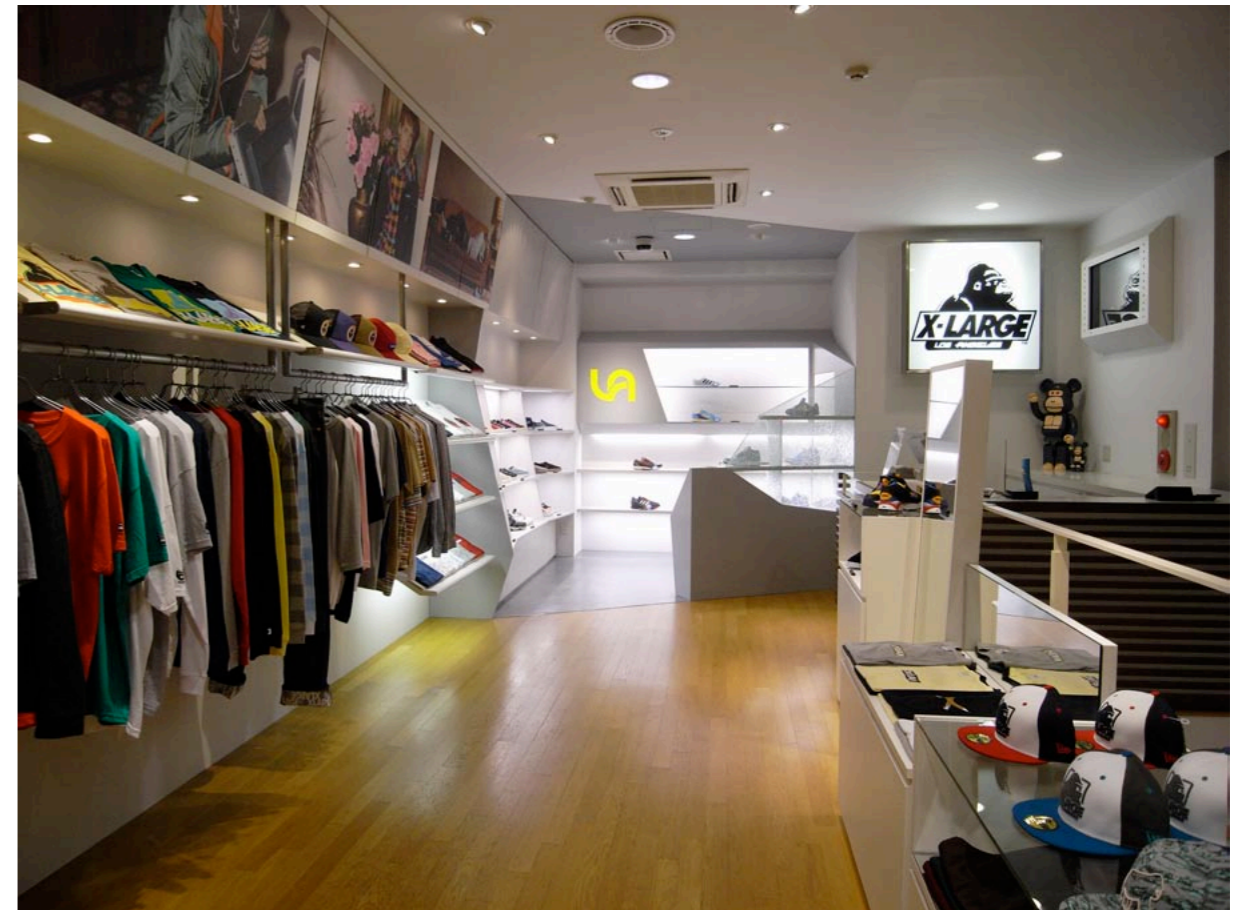

va

project: va×x-large
client: bsinternational
location: harajuku completion:2008

switch

project: office renovation

client: switch publishing

location: aoyama completion:2006

rainyday

project: cafe&book store