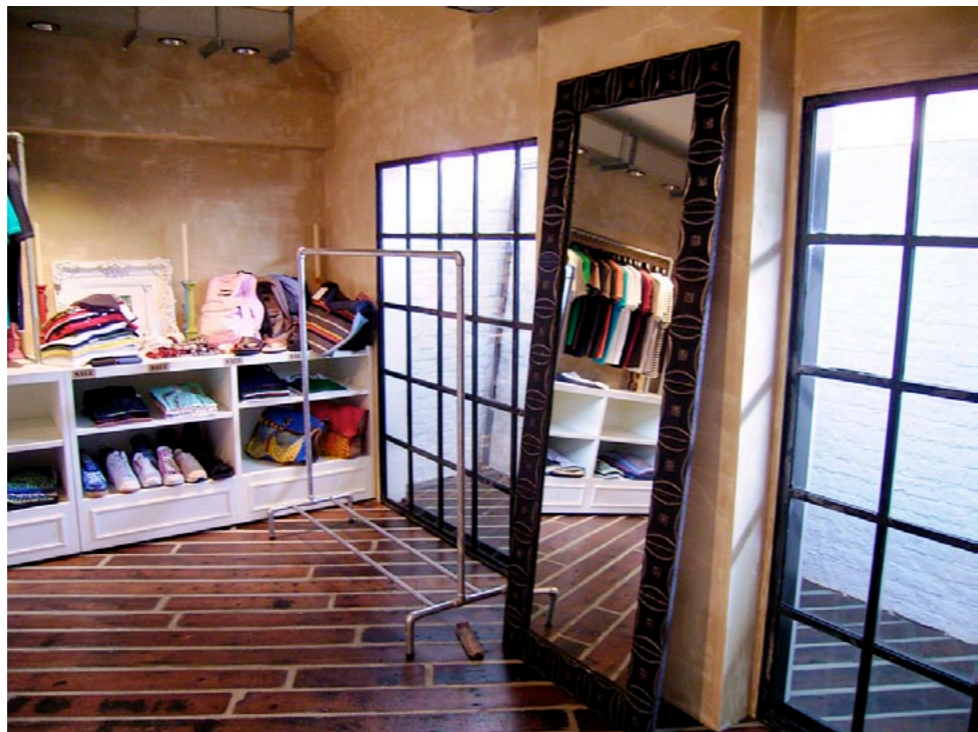

va

project: va×x-large
client: bsinternational
location: harajuku completion:2008

switch

project: office renovation

client: switch publishing

location: aoyama completion:2006

rainyday

project: cafe&book store