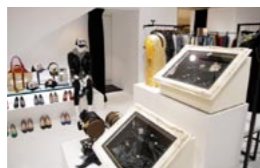

re-style shop

project: japanese_designers

client: isetan
location: isetan_stage
completion:2008